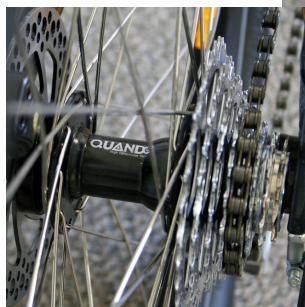

Mountain Bikes

960 Turnpike Street, Canton, MA 02021, United States of America
Phone: 1.781.989.7305 E-mail: ContactUs@EGBike.com

EG Terra 26" Bicycle

- Aluminum Alloy Frame Dual Suspension Frame
  Front: RST Gila T8
  Rear: Kind Shock Alloy Black Shock
- 24 Speed Shimano Front and Rear Alivio Derailleurs, Shifters and Brake levers
- Quando Alloy Front and Rear Hubs
- Shimano Nickel plated Freewheel
- Prowheel Pioneer Chainwheel, Spyder/ arm and Alloy Crank
- Shimano Shifting Cables
- KMC Chains
- Stainless Steel Spokes
- Alloy black Pedals
- Zoom Alloy Handle Bar, Seat Post, Seat pin with quick release and Stem.
- Velo Plush Saddle. And Co-union Grips
- Tektro Alloy Front and Rear Disc Brakes.
- Kenda Tires 26x2.35" Tires
- Jalco Alloy Rims
- Nuvo Alloy Midframe Kickstand
- Color: Glossy Grey and Black.

METRONOME LLC