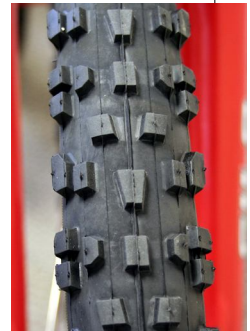

Mountain Bikes

960 Turnpike Street, Canton, MA 02021, United States of America
Phone: 1.781.989.7305 E-mail: ContactUs@EGBike.com

EG Terra 26" Bicycle

- Aluminum Alloy Frame Dual Suspension Frame
Front: RST Gila T8
Rear: Kind Shock Alloy Black Shock
- 24 Speed Shimano Front and Rear Alivio Derailleurs, Shifters and Brake levers
- Quando Alloy Front and Rear Hubs
- Shimano Nickel plated Freewheel
- Prowheel Pioneer Chainwheel, Spyder/ arm and Alloy Crank
- Shimano Shifting Cables
- KMC Chains
- Stainless Steel Spokes
- Alloy black Pedals
- Zoom Alloy Handle Bar, Seat Post, Seat pin with quick release and Stem.
- Velo Plush Saddle. And Co-union Grips
- Tektro Alloy Front and Rear Disc Brakes.
- Kenda Tires 26x2.35" Tires
- Jalco Alloy Rims
- Nuvo Alloy Midframe Kickstand
- Color: Glossy Grey and Black.

METRONOME LLC

Mountain Bikes

960 Turnpike Street, Canton, MA 02021, United States of America
Phone:1.781.989.7305 E-mail:ContactUs@EGBike.com

METRONOME LLC

EG Alpine Men and Women 26" Bicycle

- Aluminum Alloy Front Suspension Frame
Front: RST Gila T8
- 24 Speed Shimano Front Acera Derailleur and Rear Alivio Derailleur.
- Shimano Shifters and Brake levers
- Formula Alloy Front and Rear Hubs
- Shimano Freewheel
- Shimano Chainwheel, Spyder/arm, Chainguard and Alloy Crank
- Stainless Steel Spokes
- Alloy/Steel black Pedals
- Zoom Alloy Handle Bar, Seat Post, Seat pin with quick release and Stem.
- Velo Racing Saddle. And Co-union Grips
- Tektro Alloy Front Disc and Alloy Rear V Brakes.
- KMC Chains
- Kenda Tires 26x2.10" Tires
- Jalco Alloy Double walled Rims
- Color:
Men - Glossy Red and White
Women -Light Blue and White