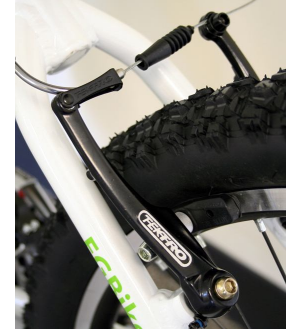

METRONOME LLC

Mountain Bikes

960 Turnpike Street, Canton, MA 02021, United States of America
Phone:1.781.989.7305 E-mail:ContactUs@EGBike.com

METRONOME LLC

EG Alpine Men and Women 26" Bicycle

- Aluminum Alloy Front Suspension Frame
Front: RST Gila T8
- 24 Speed Shimano Front Acera Derailleur and Rear Alivio Derailleur.
- Shimano Shifters and Brake levers
- Formula Alloy Front and Rear Hubs
- Shimano Freewheel
- Shimano Chainwheel, Spyder/arm, Chainguard and Alloy Crank
- Stainless Steel Spokes
- Alloy/Steel black Pedals
- Zoom Alloy Handle Bar, Seat Post, Seat pin with quick release and Stem.
- Velo Racing Saddle. And Co-union Grips
- Tektro Alloy Front Disc and Alloy Rear V Brakes.
- KMC Chains
- Kenda Tires 26x2.10" Tires
- Jalco Alloy Double walled Rims
- Color:
Men - Glossy Red and White
Women -Light Blue and White

Mountain Bikes

960 Turnpike Street, Canton, MA 02021, United States of America
Phone: 1.781.989.7305 E-mail: ContactUs@EGBike.com

METRONOME LLC

EG XC

26" Bicycle

- Aluminum Alloy Front Suspension Frame
Front: RST Gila with Manual Lockout
- 24 Speed Shimano Front and Rear Alivio Derailleur, Shifters and Brake levers
- Formula Alloy Front and Rear Hubs
- Shimano Freewheel
- Prowheel Pioneer Chainwheel, Spyder/ arm, and Alloy Crank
- Stainless Steel Spokes
- Alloy/Steel black Pedals
- Zoom Alloy Handle Bar, Seat Post, Seat pin with quick release and Stem.
- Velo Plush Saddle And Grips
- Assess Alloy Front Disc and Tektro Forged Alloy Rear V Brakes.
- KMC Chains
- Kenda Tires 26x2.10" Tires
- Alex Alloy Double walled Rims
- Nuvo Alloy Midframe Kickstand
- Color: White and Green