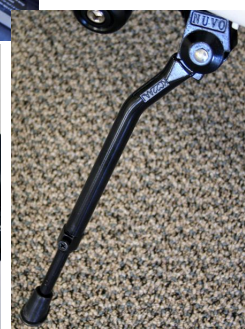

Mountain Bikes

960 Turnpike Street, Canton, MA 02021, United States of America
Phone: 1.781.989.7305 E-mail: ContactUs@EGBike.com

METRONOME LLC

EG XC

26" Bicycle

- Aluminum Alloy Front Suspension Frame
Front: RST Gila with Manual Lockout
- 24 Speed Shimano Front and Rear Alivio Derailleur, Shifters and Brake levers
- Formula Alloy Front and Rear Hubs
- Shimano Freewheel
- Prowheel Pioneer Chainwheel, Spyder/ arm, and Alloy Crank
- Stainless Steel Spokes
- Alloy/Steel black Pedals
- Zoom Alloy Handle Bar, Seat Post, Seat pin with quick release and Stem.
- Velo Plush Saddle And Grips
- Assess Alloy Front Disc and Tektro Forged Alloy Rear V Brakes.
- KMC Chains
- Kenda Tires 26x2.10" Tires
- Alex Alloy Double walled Rims
- Nuvo Alloy Midframe Kickstand
- Color: White and Green

Mountain Bikes

960 Turnpike Street, Canton, MA 02021, United States of America
Phone:1.781.989.7305 E-mail:ContactUs@EGBike.com

METRONOME LLC

EG Backdraft 26" Bicycle

- Aluminum Alloy Front Suspension Frame
Front: RST Omega TNL
- 24 Speed Shimano Front SIS C-Series Derailleur and Rear Acera Derailleur.
- Shimano Shifters and Brake levers
- Shimano Shifting cables
- Formula Alloy Front and Rear Hubs
- Shimano Freewheel
- Prowheel Chainwheel, Spyder/arm and Alloy Crank
- Stainless Steel Spokes
- Alloy black Pedals
- Zoom Alloy Handle Bar, Seat Post, Seat pin with quick release and Stem.
- Velo Plush Saddle and Grips
- Tektro Alloy Front and Rear Disc Brakes.
- CST 26x1.95" Tires
- KMC Chains
- Jalco Alloy Double walled Rims
- Nuvo Alloy Midframe Kickstand
- Color: Lime Green