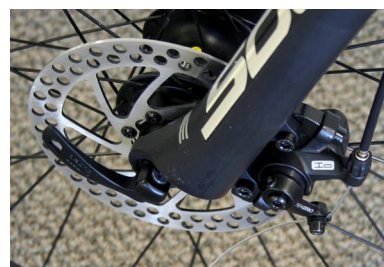

Mountain Bikes

960 Turnpike Street, Canton, MA 02021, United States of America
Phone: 1.781.989.7305 E-mail: ContactUs@EGBike.com

EG Enforcer 26" Bicycle

- Aluminum Alloy Dual Suspension Frame
Front: Mozo Soul E
Rear: AR Air Suspension
- 27 Speed Shimano Front and Rear Deore Derailleurs, Shifters and Brake levers
- Shimano Alloy Front and Rear Hubs
- Shimano Nickel Plated Freewheel,
- Shimano Alloy Chainwheel, Spyder/ arm and Crank
- Shimano Chain and Shifting Cables
- Stainless Steel Spokes
- Alloy CR-MO Alex Pedals
- Zoom Alloy Handle Bar, Seat Post, Seat pin with quick release and Stem.
- Velo Grips and Velo Plush Saddle.
- Tektro Alloy Front and Rear Disc Brakes.
- Kenda Tires 26x2.35" Tires
- Alex double walled Alloy Rims
- Color: Matte Navy Blue.

METRONOME LLC

Mountain Bikes

960 Turnpike Street, Canton, MA 02021, United States of America
Phone:1.781.989.7305 E-mail:ContactUs@EGBike.com

METRONOME LLC

EG Ranger 26" Bicycle

- Aluminum Alloy Front Suspension hardtail Frame
Front: RST Gila Pro with Remote Lock-out
- 24 Speed Shimano Front and Rear Alivio Derailleurs, Shifters and Brake levers
- Shimano Alloy Front and Rear Hubs
- Shimano Freewheel
- Shimano Chainwheel, Spyder/arm and alloy Crank
- Shimano Shifting Cables
- Shimano Chains
- Stainless Steel Spokes
- Alloy black Alex Pedals
- Zoom Alloy Handle Bar, Seat Post, Seat pin with quick release and Stem.
- Velo Grips and Velo Plush Racing Saddle.
- Tektro Alloy Front Disc and Alloy Rear V Brakes.
- Kenda Tires 26x2.10" Tires
- Alex double walled Alloy Rims
- Color: Matte Red and Black.