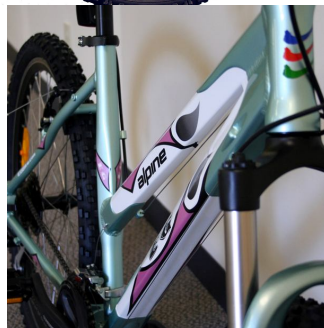

METRONOME LLC

Mountain Bikes

960 Turnpike Street, Canton, MA 02021, United States of America
Phone:1.781.989.7305 E-mail:ContactUs@EGBike.com

METRONOME LLC

EG Alpine Men and Women 26" Bicycle

- Aluminum Alloy Front Suspension Frame
Front: RST Gila T8
- 24 Speed Shimano Front Acera Derailleur and Rear Alivio Derailleur.
- Shimano Shifters and Brake levers
- Formula Alloy Front and Rear Hubs
- Shimano Freewheel
- Shimano Chainwheel, Spyder/arm, Chainguard and Alloy Crank
- Stainless Steel Spokes
- Alloy/Steel black Pedals
- Zoom Alloy Handle Bar, Seat Post, Seat pin with quick release and Stem.
- Velo Racing Saddle. And Co-union Grips
- Tektro Alloy Front Disc and Alloy Rear V Brakes.
- KMC Chains
- Kenda Tires 26x2.10" Tires
- Jalco Alloy Double walled Rims
- Color:
Men - Glossy Red and White
Women -Light Blue and White

Mountain Bikes

960 Turnpike Street, Canton, MA 02021, United States of America
Phone: 1.781.989.7305 E-mail: ContactUs@EGBike.com

METRONOME LLC

EG XC

26" Bicycle

- Aluminum Alloy Front Suspension Frame
Front: RST Gila with Manual Lockout
- 24 Speed Shimano Front and Rear Alivio Derailleur, Shifters and Brake levers
- Formula Alloy Front and Rear Hubs
- Shimano Freewheel
- Prowheel Pioneer Chainwheel, Spyder/ arm, and Alloy Crank
- Stainless Steel Spokes
- Alloy/Steel black Pedals
- Zoom Alloy Handle Bar, Seat Post, Seat pin with quick release and Stem.
- Velo Plush Saddle And Grips
- Assess Alloy Front Disc and Tektro Forged Alloy Rear V Brakes.
- KMC Chains
- Kenda Tires 26x2.10" Tires
- Alex Alloy Double walled Rims
- Nuvo Alloy Midframe Kickstand
- Color: White and Green