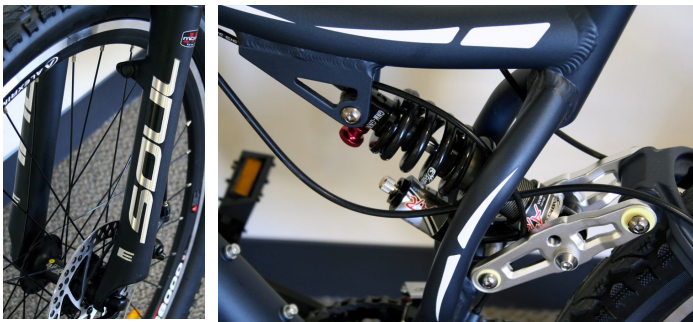

Mountain Bikes

960 Turnpike Street, Canton, MA 02021, United States of America
Phone: 1.781.989.7305 E-mail: ContactUs@EGBike.com

EG Enforcer 26" Bicycle

- Aluminum Alloy Dual Suspension Frame
Front: Mozo Soul E
Rear: AR Air Suspension
- 27 Speed Shimano Front and Rear Deore Derailleurs, Shifters and Brake levers
- Shimano Alloy Front and Rear Hubs
- Shimano Nickel Plated Freewheel,
- Shimano Alloy Chainwheel, Spyder/ arm and Crank
- Shimano Chain and Shifting Cables
- Stainless Steel Spokes
- Alloy CR-MO Alex Pedals
- Zoom Alloy Handle Bar, Seat Post, Seat pin with quick release and Stem.
- Velo Grips and Velo Plush Saddle.
- Tektro Alloy Front and Rear Disc Brakes.
- Kenda Tires 26x2.35" Tires
- Alex double walled Alloy Rims
- Color: Matte Navy Blue.

METRONOME LLC

Mountain Bikes

960 Turnpike Street, Canton, MA 02021, United States of America
Phone:1.781.989.7305 E-mail:ContactUs@EGBike.com

METRONOME LLC

EG Ranger 26" Bicycle

- Aluminum Alloy Front Suspension hardtail Frame
Front: RST Gila Pro with Remote Lock-out
- 24 Speed Shimano Front and Rear Alivio Derailleurs, Shifters and Brake levers
- Shimano Alloy Front and Rear Hubs
- Shimano Freewheel
- Shimano Chainwheel, Spyder/arm and alloy Crank
- Shimano Shifting Cables
- Shimano Chains
- Stainless Steel Spokes
- Alloy black Alex Pedals
- Zoom Alloy Handle Bar, Seat Post, Seat pin with quick release and Stem.
- Velo Grips and Velo Plush Racing Saddle.
- Tektro Alloy Front Disc and Alloy Rear V Brakes.
- Kenda Tires 26x2.10" Tires
- Alex double walled Alloy Rims
- Color: Matte Red and Black.