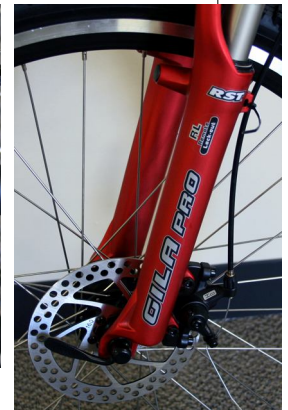

Mountain Bikes

960 Turnpike Street, Canton, MA 02021, United States of America
Phone: 1.781.989.7305 E-mail: ContactUs@EGBike.com

EG Enforcer 26" Bicycle

- Aluminum Alloy Dual Suspension Frame
Front: Mozo Soul E
Rear: AR Air Suspension
- 27 Speed Shimano Front and Rear Deore Derailleurs, Shifters and Brake levers
- Shimano Alloy Front and Rear Hubs
- Shimano Nickel Plated Freewheel,
- Shimano Alloy Chainwheel, Spyder/ arm and Crank
- Shimano Chain and Shifting Cables
- Stainless Steel Spokes
- Alloy CR-MO Alex Pedals
- Zoom Alloy Handle Bar, Seat Post, Seat pin with quick release and Stem.
- Velo Grips and Velo Plush Saddle.
- Tektro Alloy Front and Rear Disc Brakes.
- Kenda Tires 26x2.35" Tires
- Alex double walled Alloy Rims
- Color: Matte Navy Blue.

METRONOME LLC

Mountain Bikes

960 Turnpike Street, Canton, MA 02021, United States of America
Phone:1.781.989.7305 E-mail:ContactUs@EGBike.com

METRONOME LLC

EG Ranger 26" Bicycle

- Aluminum Alloy Front Suspension hardtail Frame
Front: RST Gila Pro with Remote Lock-out
- 24 Speed Shimano Front and Rear Alivio Derailleurs, Shifters and Brake levers
- Shimano Alloy Front and Rear Hubs
- Shimano Freewheel
- Shimano Chainwheel, Spyder/arm and alloy Crank
- Shimano Shifting Cables
- Shimano Chains
- Stainless Steel Spokes
- Alloy black Alex Pedals
- Zoom Alloy Handle Bar, Seat Post, Seat pin with quick release and Stem.
- Velo Grips and Velo Plush Racing Saddle.
- Tektro Alloy Front Disc and Alloy Rear V Brakes.
- Kenda Tires 26x2.10" Tires
- Alex double walled Alloy Rims
- Color: Matte Red and Black.