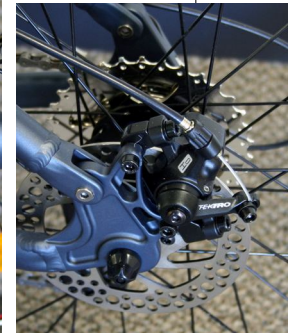

Mountain Bikes

960 Turnpike Street, Canton, MA 02021, United States of America
Phone: 1.781.989.7305 E-mail: ContactUs@EGBike.com

EG Enforcer 26" Bicycle

- Aluminum Alloy Dual Suspension Frame
Front: Mozo Soul E
Rear: AR Air Suspension
- 27 Speed Shimano Front and Rear Deore Derailleurs, Shifters and Brake levers
- Shimano Alloy Front and Rear Hubs
- Shimano Nickel Plated Freewheel,
- Shimano Alloy Chainwheel, Spyder/ arm and Crank
- Shimano Chain and Shifting Cables
- Stainless Steel Spokes
- Alloy CR-MO Alex Pedals
- Zoom Alloy Handle Bar, Seat Post, Seat pin with quick release and Stem.
- Velo Grips and Velo Plush Saddle.
- Tektro Alloy Front and Rear Disc Brakes.
- Kenda Tires 26x2.35" Tires
- Alex double walled Alloy Rims
- Color: Matte Navy Blue.

METRONOME LLC

Mountain Bikes

960 Turnpike Street, Canton, MA 02021, United States of America
Phone:1.781.989.7305 E-mail:ContactUs@EGBike.com

METRONOME LLC

EG Ranger 26" Bicycle

- Aluminum Alloy Front Suspension hardtail Frame
Front: RST Gila Pro with Remote Lock-out
- 24 Speed Shimano Front and Rear Alivio Derailleurs, Shifters and Brake levers
- Shimano Alloy Front and Rear Hubs
- Shimano Freewheel
- Shimano Chainwheel, Spyder/arm and alloy Crank
- Shimano Shifting Cables
- Shimano Chains
- Stainless Steel Spokes
- Alloy black Alex Pedals
- Zoom Alloy Handle Bar, Seat Post, Seat pin with quick release and Stem.
- Velo Grips and Velo Plush Racing Saddle.
- Tektro Alloy Front Disc and Alloy Rear V Brakes.
- Kenda Tires 26x2.10" Tires
- Alex double walled Alloy Rims
- Color: Matte Red and Black.